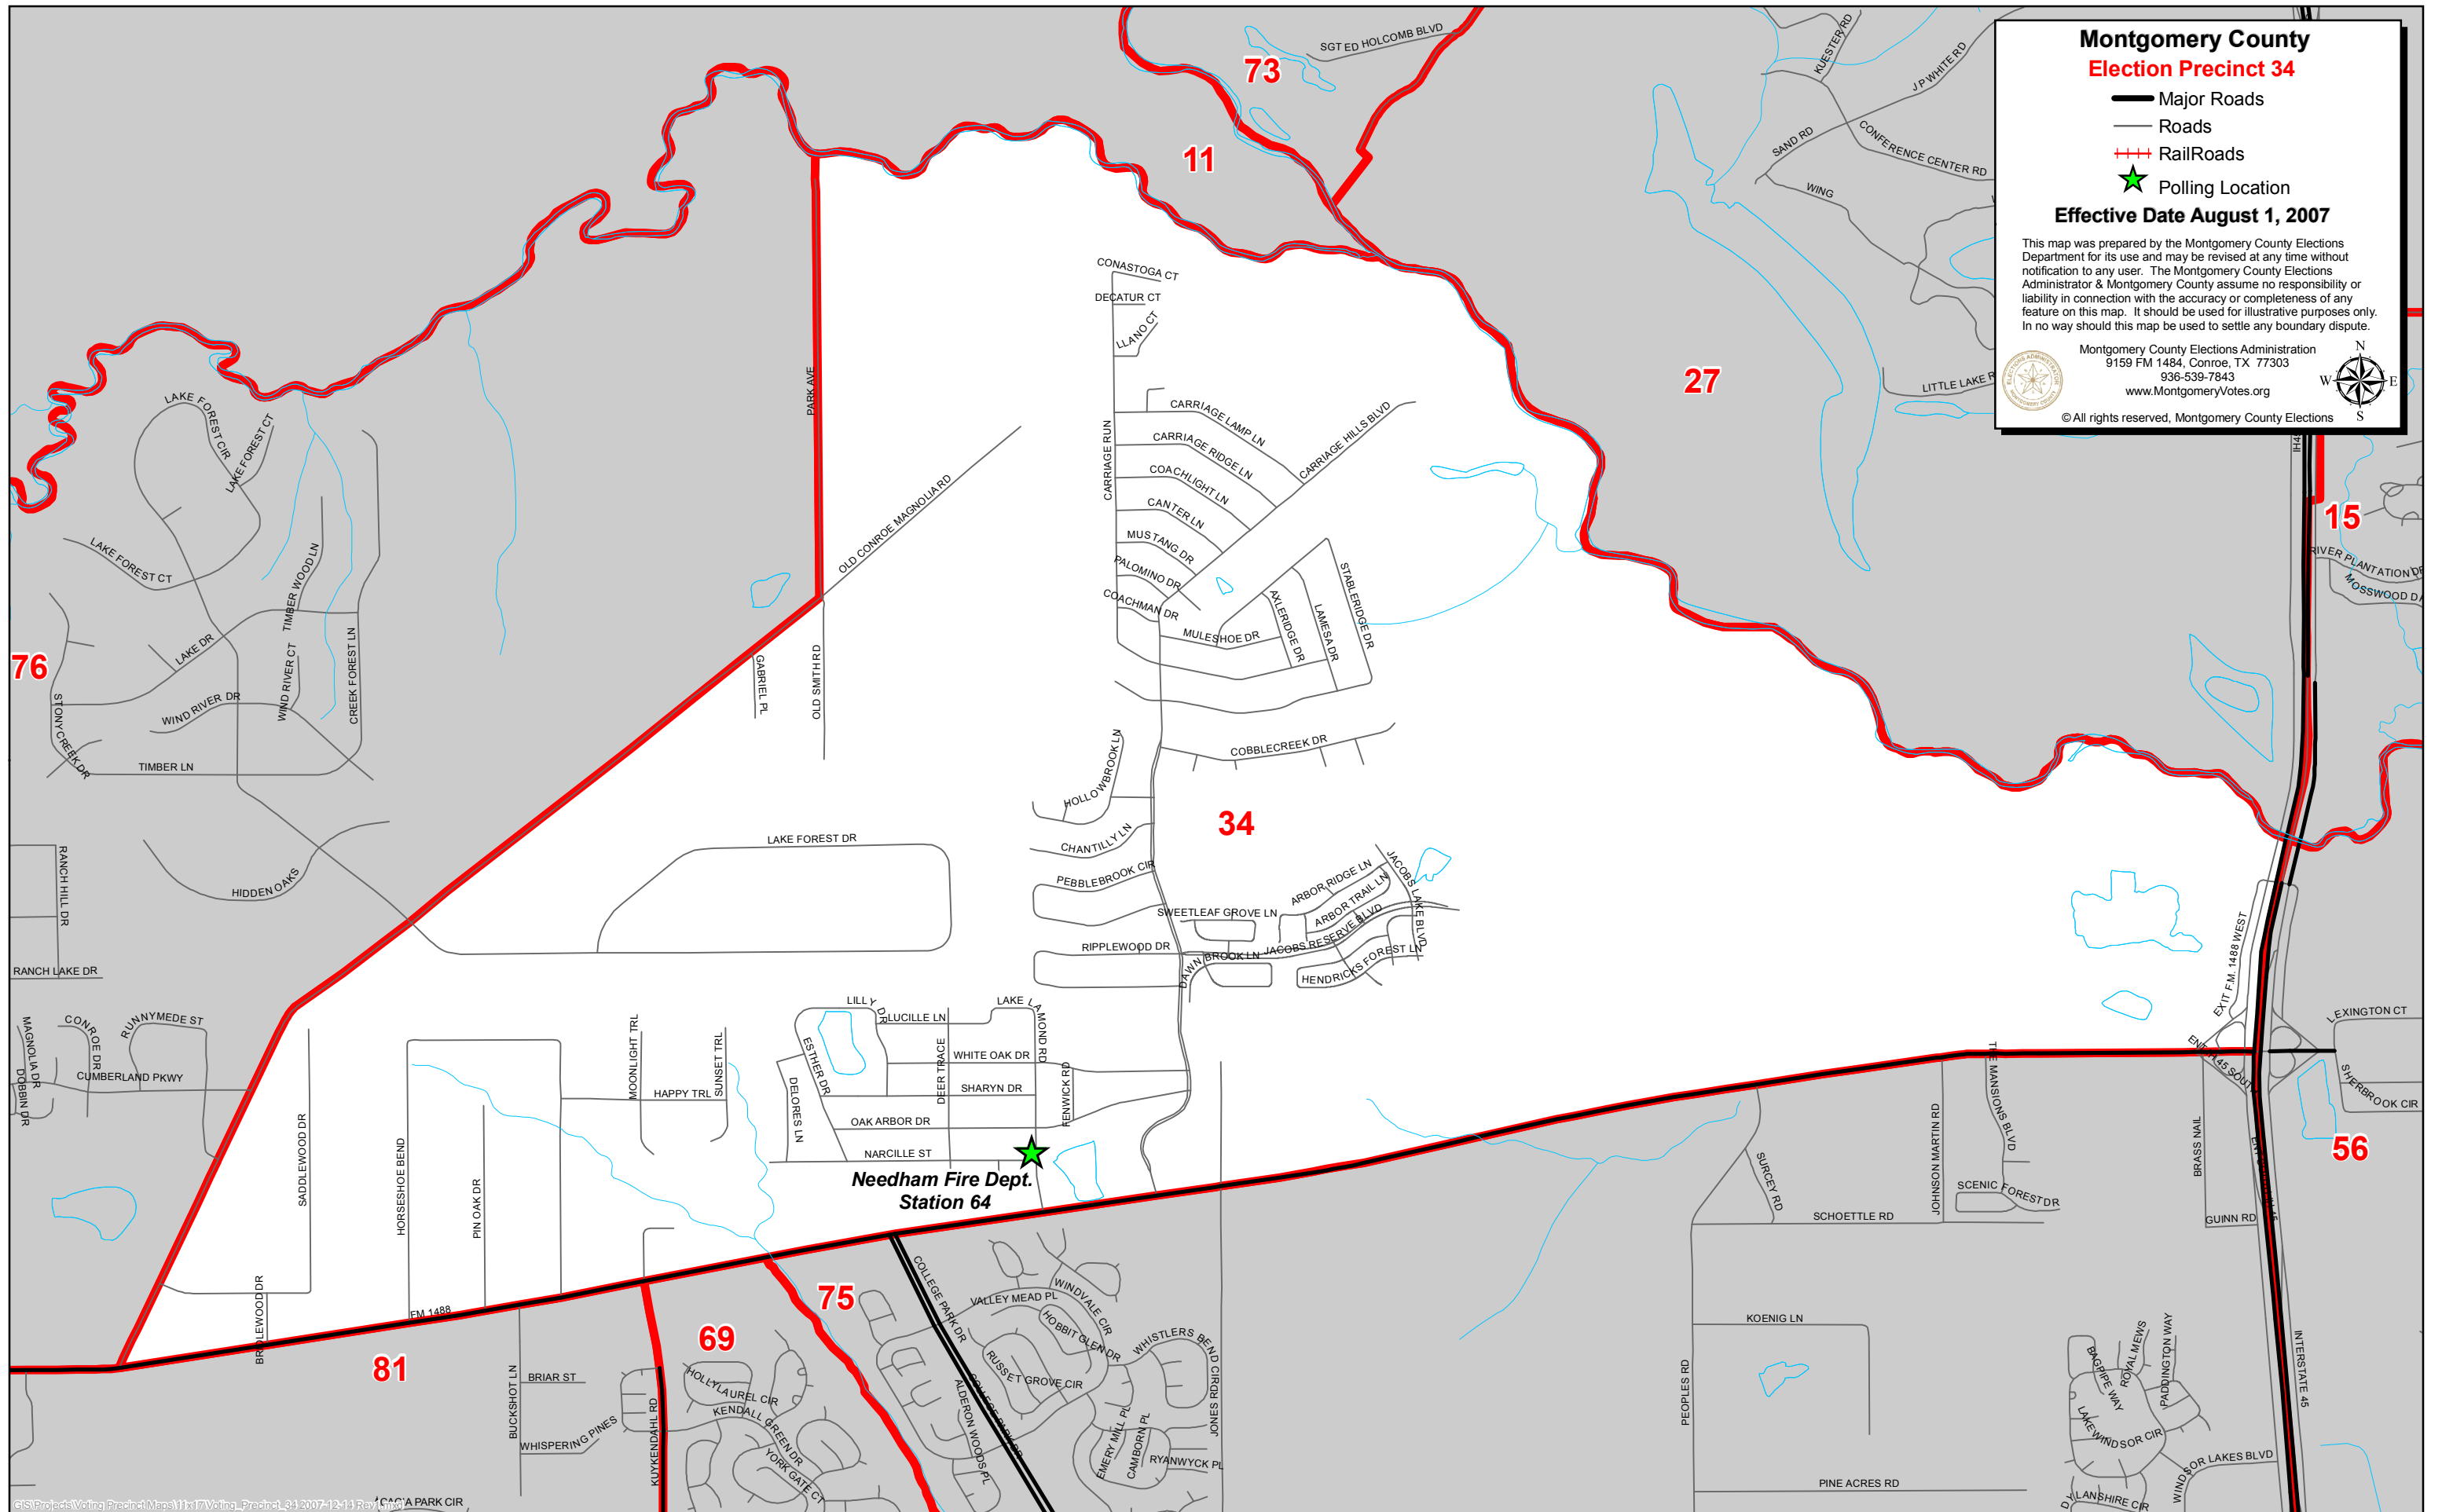

Montgomery County

Election Precinct 34

- Major Roads
- Roads
- +++ Railroads
- ★ Polling Location

Effective Date August 1, 2007

This map was prepared by the Montgomery County Elections Department for its use and may be revised at any time without notification to any user. The Montgomery County Elections Administrator & Montgomery County assume no responsibility or liability in connection with the accuracy or completeness of any feature on this map. It should be used for illustrative purposes only. In no way should this map be used to settle any boundary dispute.

Montgomery County Elections Administration
9159 FM 1484, Conroe, TX 77303
936-539-7843
www.MontgomeryVotes.org

© All rights reserved, Montgomery County Elections

**Needham Fire Dept.
Station 64**